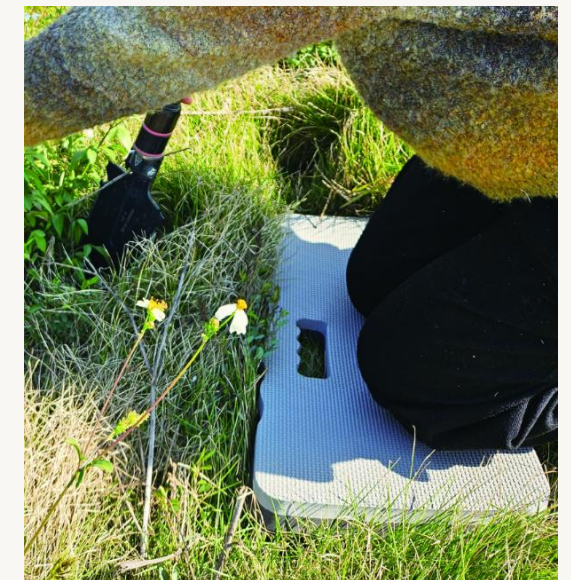

EVA Kneeling Pad

CUSTOMIZATION

SIZE

COLOR

THICKNESS

LOGO

Soft

Cushioned foam mats are soft for babies and adults.

Non-Toxic Foam Mats

BPA, Phthalate, Latex free, Formamide free. No fire retardants. Tested to EN-71 Safety Standards.

Versatile

Use on hardwood, concrete, tile, or low pile carpet.

Easy to Install

Do it yourself. Add more sets to cover larger areas.