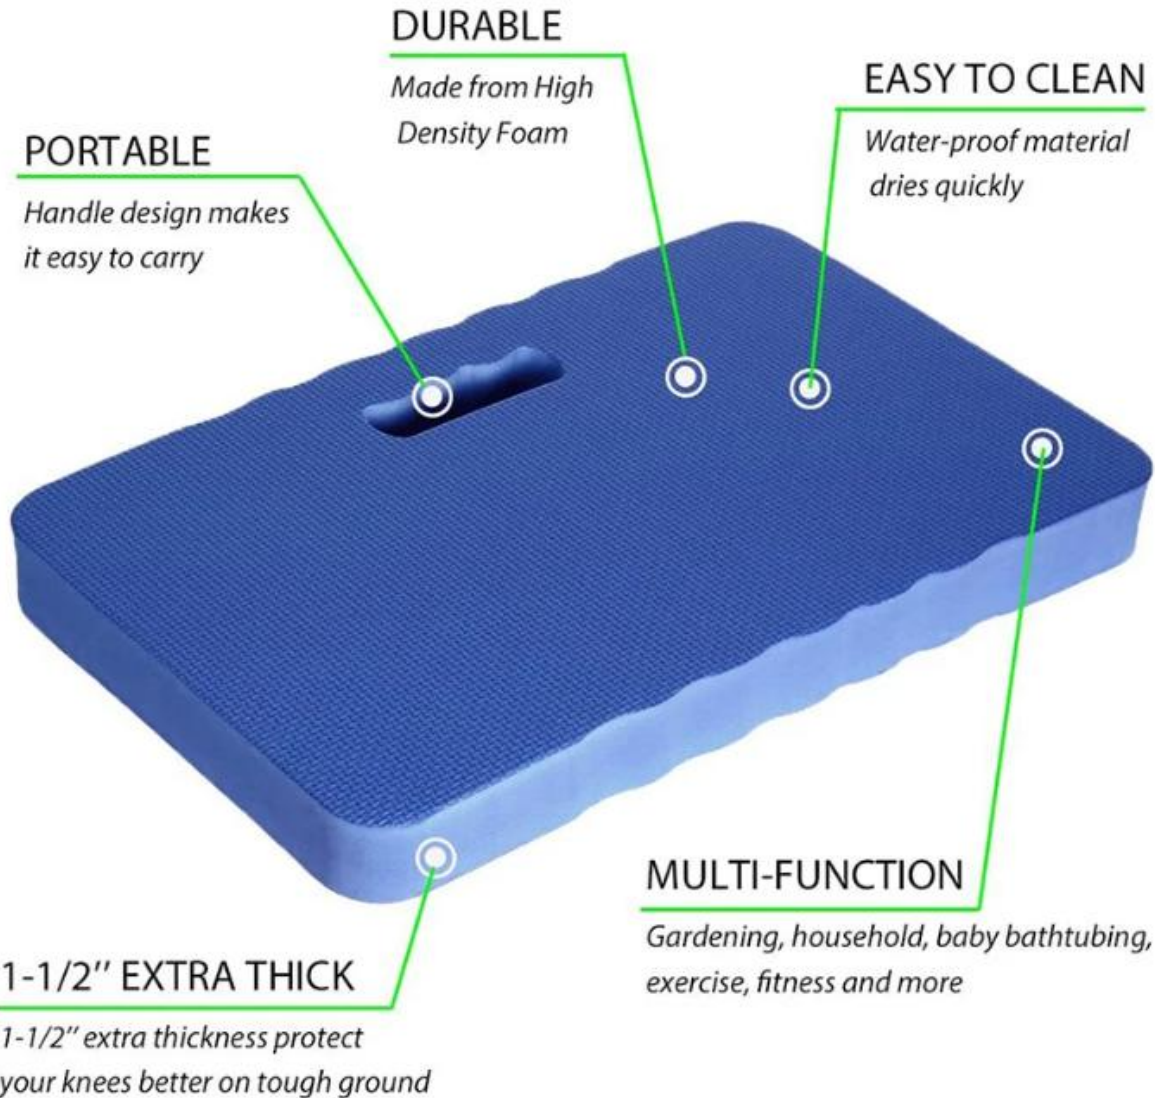

Versatile

Use on hardwood, concrete, tile, or low pile carpet.

Easy to Install

Do it yourself. Add more sets to cover larger areas.

EVA Foam Exercise Mat

							
NO:NXEX1001	NO:NXEX-1002	NO:NXEX-1003	NO:NXEX-1004	NO:NXEX-1005	NO:NXEX-1006	NO:NXEX-1007	NO:NXEX-1008
					<p>Poppular Size: 30x30cm 60x60cm 100x100cm</p>		
NO:NXEX-1009	NO:NXEX-1010	NO:NXEX-1011	NO:NXEX-1012	NO:NXEX-1013			

Versatile

Use on hardwood, concrete, tile, or low pile carpet.

Easy to Install

Do it yourself. Add more sets to cover larger areas.

EVA Funny Toy

Funny Time Toy

Bath Toy

NEW PRODUCT
Super thickened 2.5cm

SOURCE FACTORY
SOURCE FACTORY

EVA Kneeling Pad

CUSTOMIZATION

SIZE

COLOR

THICKNESS

LOGO

Soft

Cushioned foam mats are soft for babies and adults.

Non-Toxic Foam Mats

BPA, Phthalate, Latex free, Formamide free. No fire retardants. Tested to EN-71 Safety Standards.

Versatile

Use on hardwood, concrete, tile, or low pile carpet.