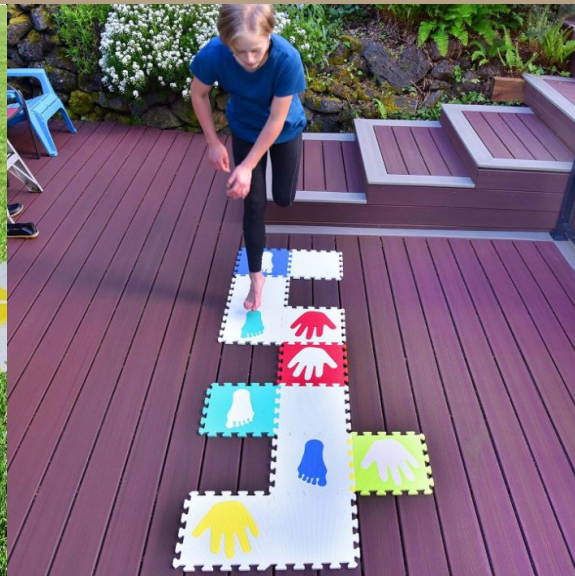

Versatile

Use on hardwood, concrete, tile, or low pile carpet.

Easy to Install

Do it yourself. Add more sets to cover larger areas.

EVA Foam Exercise Mat

							
NO:NXEX1001	NO:NXEX-1002	NO:NXEX-1003	NO:NXEX-1004	NO:NXEX-1005	NO:NXEX-1006	NO:NXEX-1007	NO:NXEX-1008
					<p>Poppular Size: 30x30cm 60x60cm 100x100cm</p>		
NO:NXEX-1009	NO:NXEX-1010	NO:NXEX-1011	NO:NXEX-1012	NO:NXEX-1013			

EVA Funny Toy

Funny Time
Playing with Kids

Soft

Cushioned foam mats are soft for babies and adults.

Non-Toxic Foam Mats

BPA, Phthalate, Latex free, Formamide free. No fire retardants. Tested to EN-71 Safety Standards.

Versatile

Use on hardwood, concrete, tile, or low pile carpet.

Easy to Install

Do it yourself. Add more sets to cover larger areas.

EVA Funny Toy

Funny Time Toy

Bath Toy

NEW PRODUCT
Super thickened 2.5cm